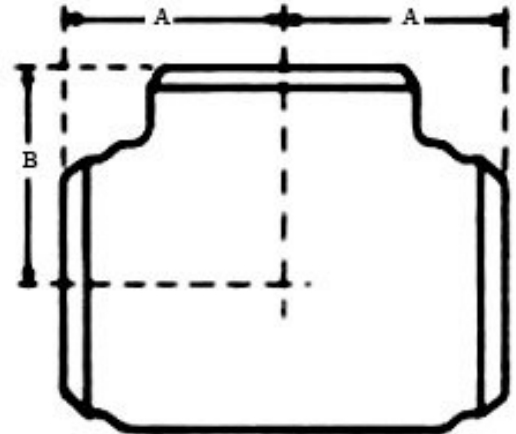

Tee Recta Acero Al Carbon

Tee Recta Acero Al Carbon Norma ASTM A-234 WPB									
Medida		Ramal		A		B		Peso	
Pulg	mm	mm	Pulg	mm	Pulg	mm	Pulg	Ced-Std	Ced-Xs
1/2"	12.70	12.70	1/2"	25.40	1"	25.40	1"	0.16	0.20
3/4"	19.05	19.05	3/4"	28.57	1 1/8"	28.57	1 1/8"	0.20	0.25
1"	25.40	25.40	1"	38.10	1 1/2"	38.10	1 1/2"	0.30	0.35
1 1/4"	31.75	31.75	1 1/4"	47.62	1 7/8"	47.62	1 7/8"	0.55	0.70
1 1/2"	38.10	38.10	1 1/2"	57.15	2 1/4"	57.15	2 1/4"	0.80	0.96
2"	50.80	50.80	2"	63.50	2 1/2"	63.50	2 1/2"	1.90	1.90
2 1/2"	63.50	63.50	2 1/2"	76.20	3"	76.20	3"	2.80	3.00
3"	76.20	76.20	3"	85.72	3 3/8"	85.72	3 3/8"	3.80	4.50
3 1/2"	88.90	88.90	3 1/2"	95.25	3 3/4"	95.25	3 3/4"	5.20	6.40
4"	101.60	101.60	4"	104.77	4 1/8"	104.77	4 1/8"	6.00	8.50
5"	127.00	127.00	5"	123.82	4 7/8"	123.82	4 7/8"	10.00	13.00
6"	152.40	152.40	6"	142.87	5 5/8"	142.87	5 5/8"	16.50	19.40
8"	203.20	203.20	8"	177.80	7"	177.80	7"	27.80	34.50
10"	254.00	254.00	10"	215.90	8 1/2"	215.90	8 1/2"	41.30	59.00